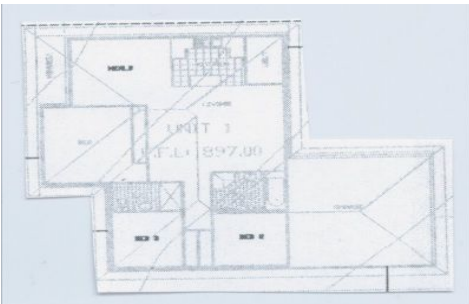

15 Palermo Street ORANGE NSW

3 2 2

- *Located in the popular Vines Estate
- *Currently tenanted at $390 per week
- *Ducted gas heating
- *Close to new Woolworths supermarket
- *Inspect A.S.A.P as it won't last!

Type : House
Price : $ 329,000
View : <https://www.orangerealestate.com.au/8495878>