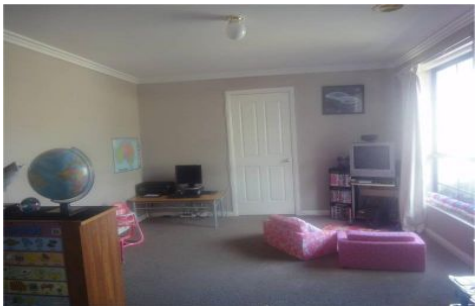

ORANGE REAL ESTATE

14A EmilynPI ORANGE NSW

3  2  1 

- *Beautiful rural aspect
- *Stainless steel appliances
- *Two living areas
- *Loads of storage
- *Main bedroom with ensuite & walk-in robe
- *Enjoy breakfast on your balcony with magnificent views
- *Currently tenanted at \$380 per week